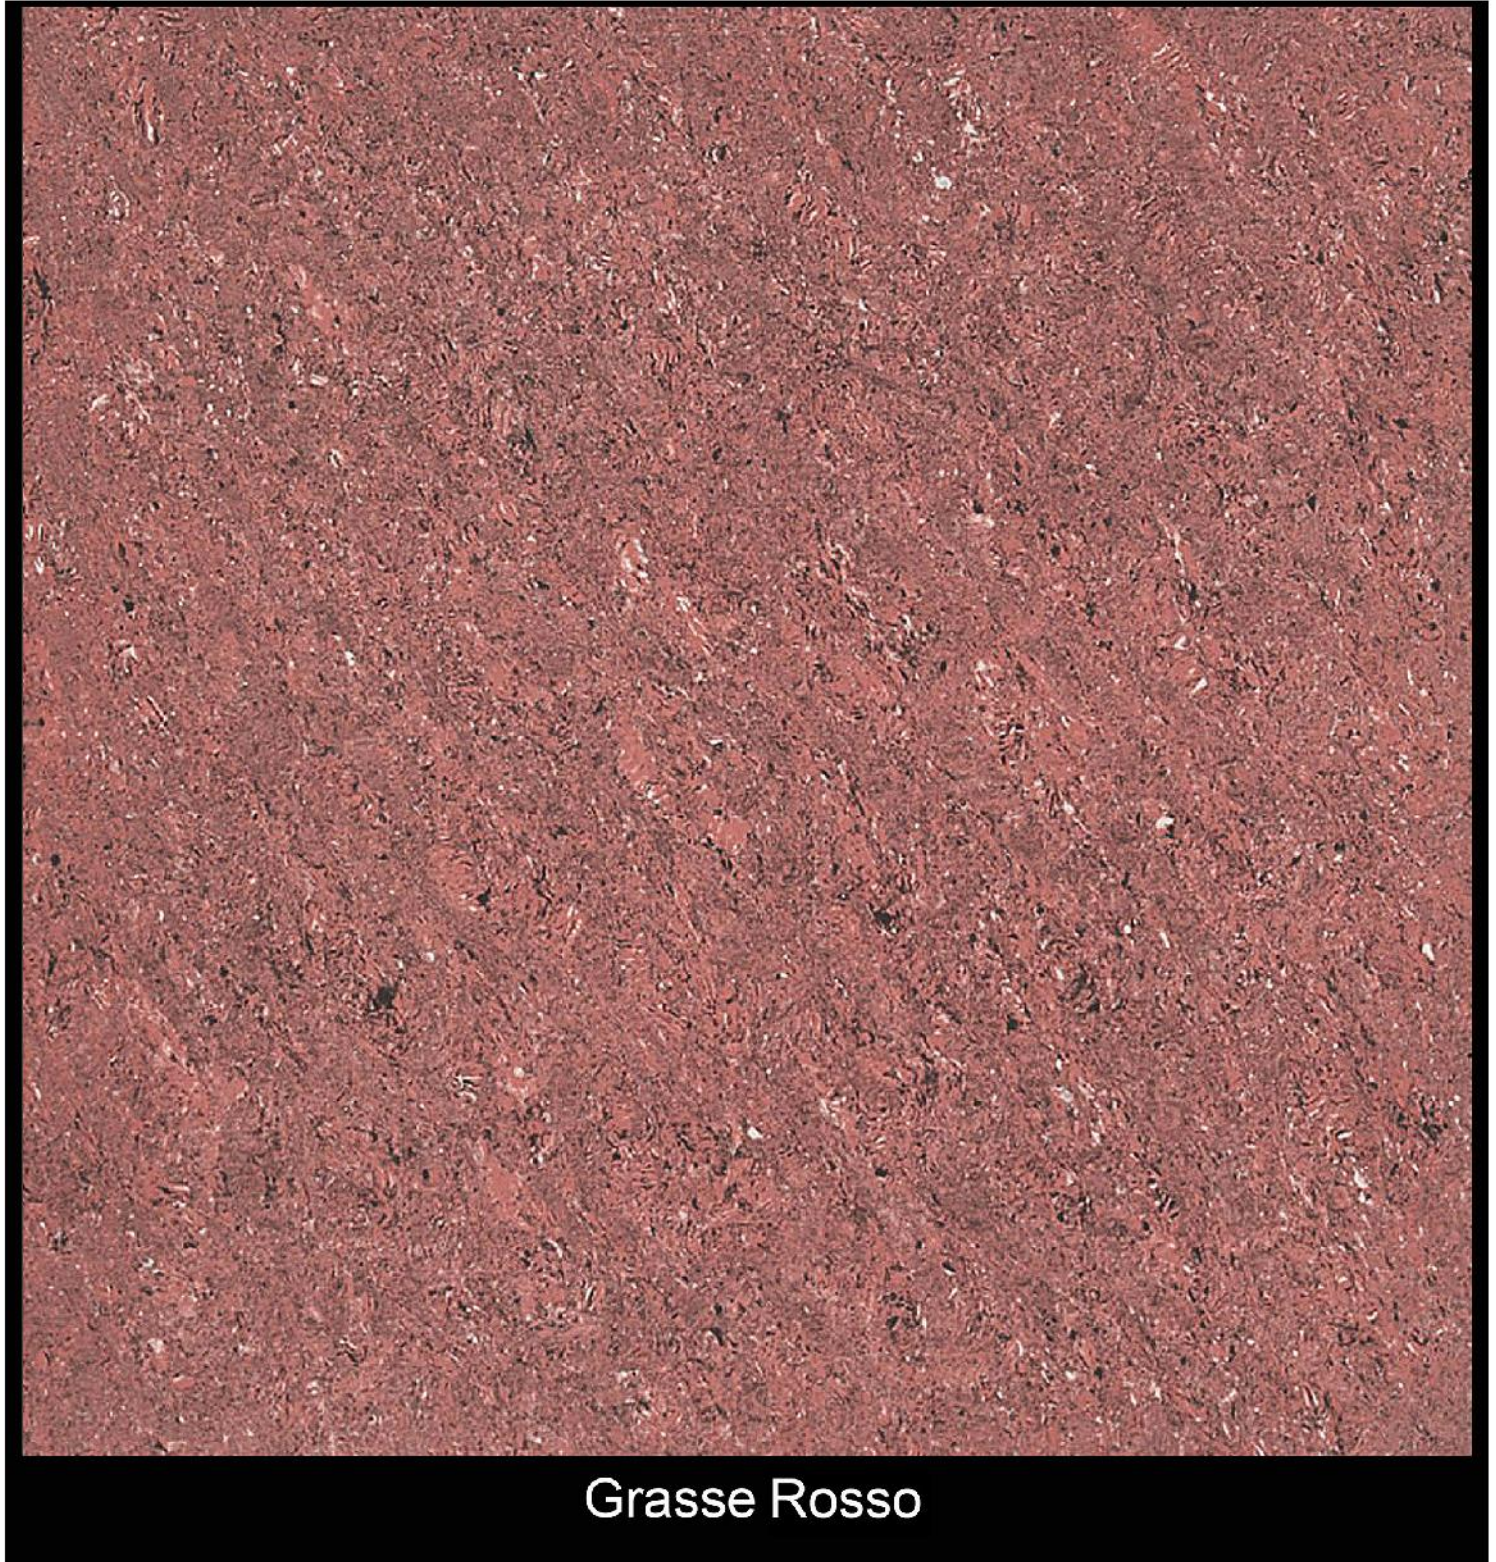

*The Next Stage  
of Luxury*

**DOUBLE CHARGED**  
600x600mm | 800x800mm

**HERMOSA**  
innovate • develop • accomplish

Ambas Rossa

Ambas Black

Ambas Gold

Ambas White

Grasse Rosso

**Cresta Crema**

Cresta White

Grasse Brown

Grasse Crema

HERMOSA  
innovate · develop · accomplish

DOUBLE CHARGED  
800x800mm VITRIFIED

Grasse Gold

Grasse Pink

**Grasse White**

Nicosa Gold

Nicosa Pink

Nicos White

**DOUBLE CHARGED**  
**800x800mm VITRIFIED**

Ultra White