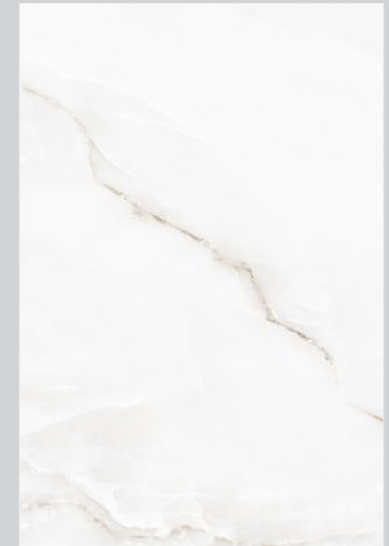

White Onyx

800X1200MM
DIGITAL
VITRIFIED TILES

ONYX

polished finish

Moon Beige

Nice Beige

Cloudy Sky

Honey Onyx