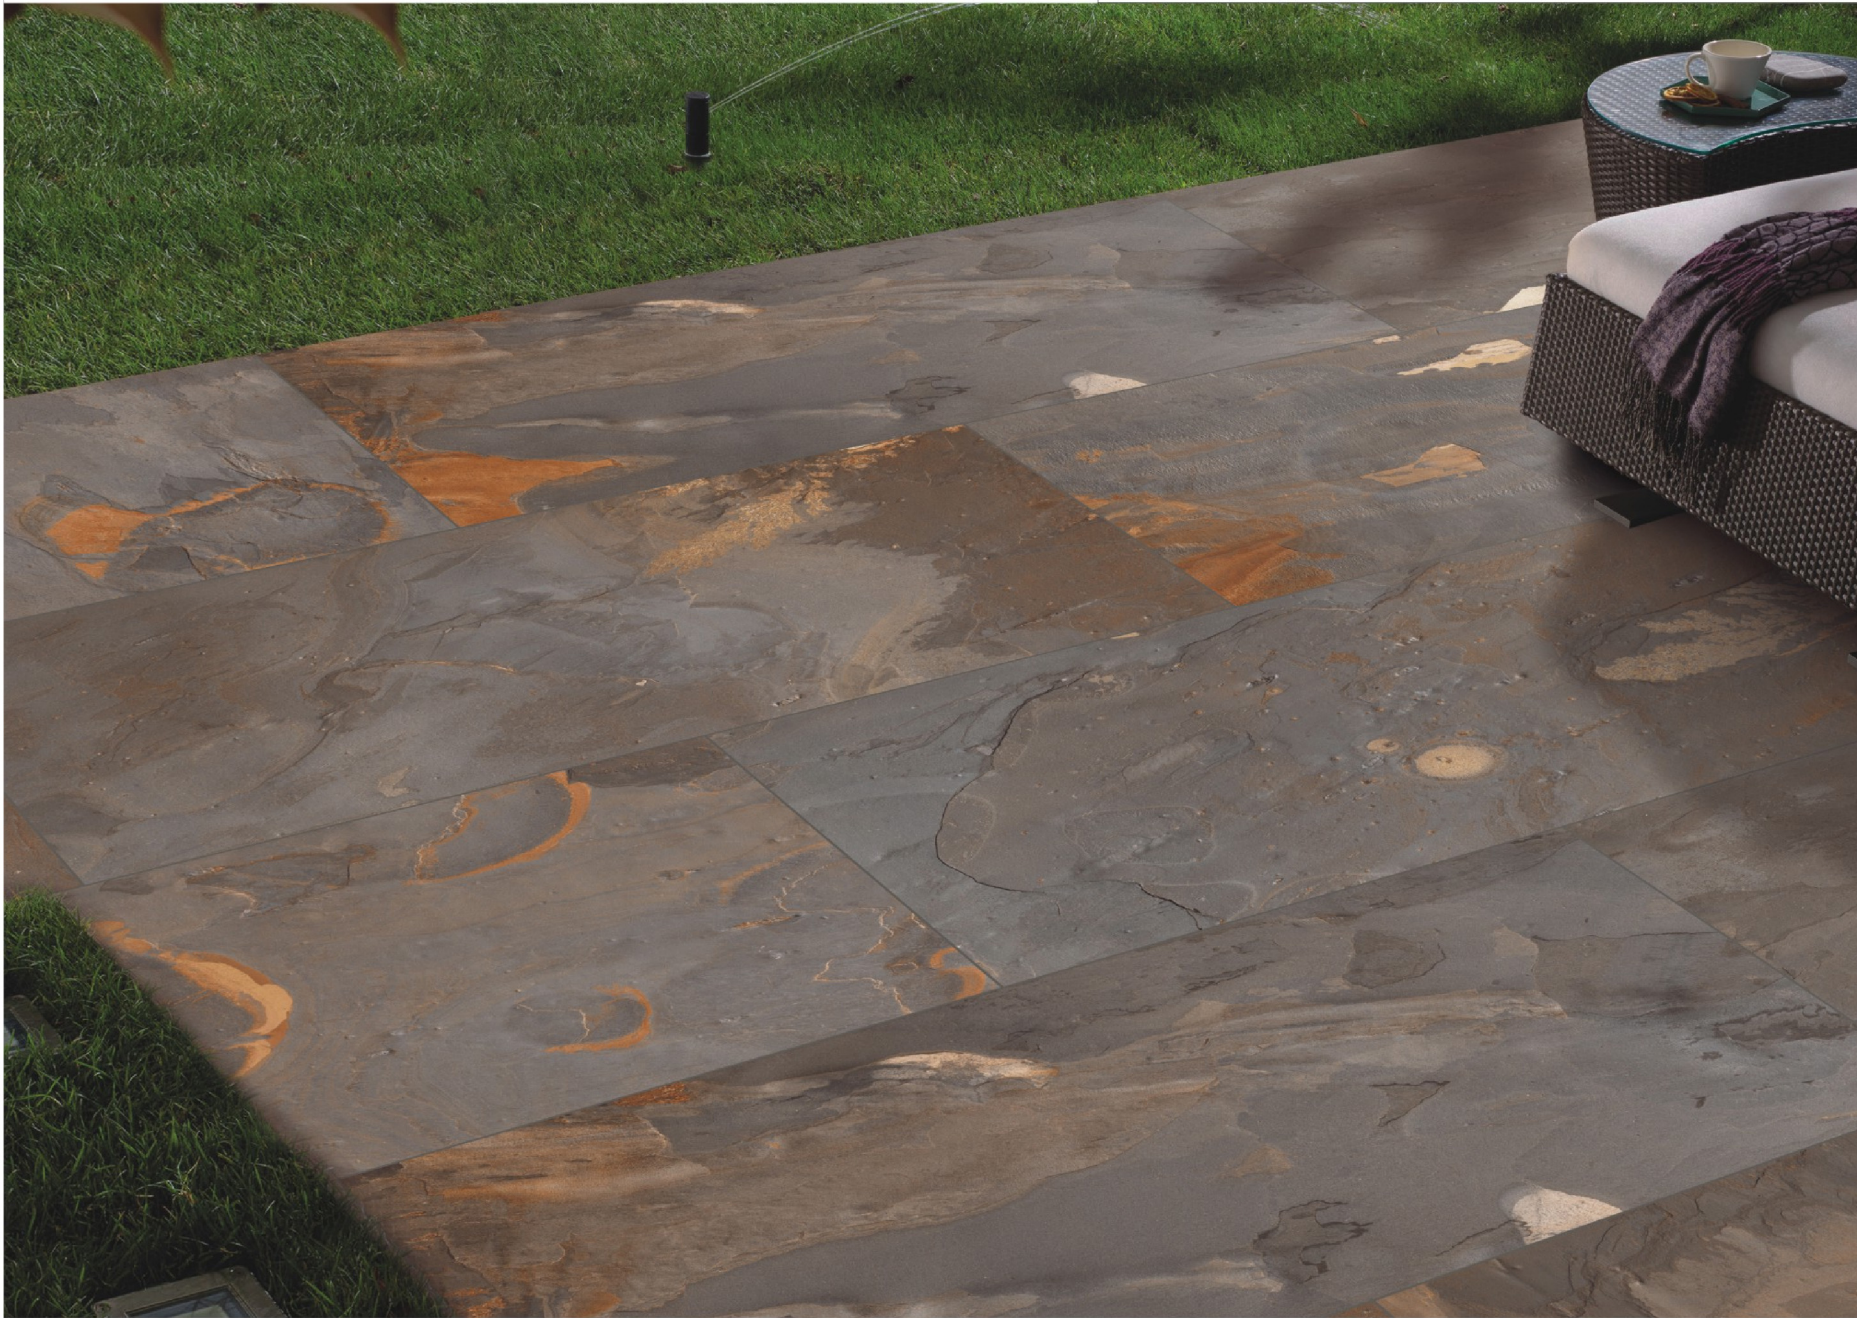

60x120cm
DIGITAL VITRIFIED TILES

HERMOSA
innovate · develop · accomplish

Tiles Shown:

METAL
WENGE

Tiles Shown:

NORDIK

-  LIVING
-  BATHROOMS
-  KITCHEN
-  ROOM

60x120cm
DIGITAL VITRIFIED TILES